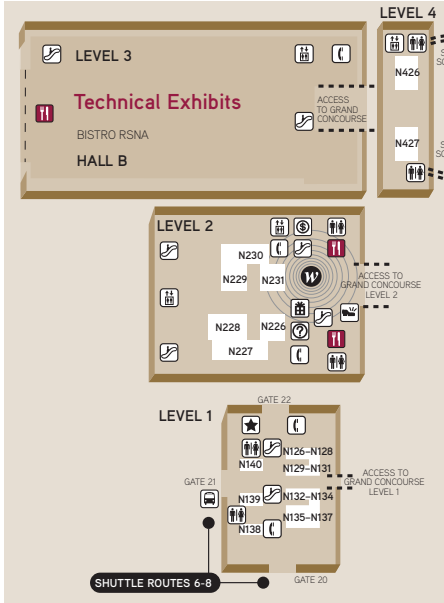

North Building