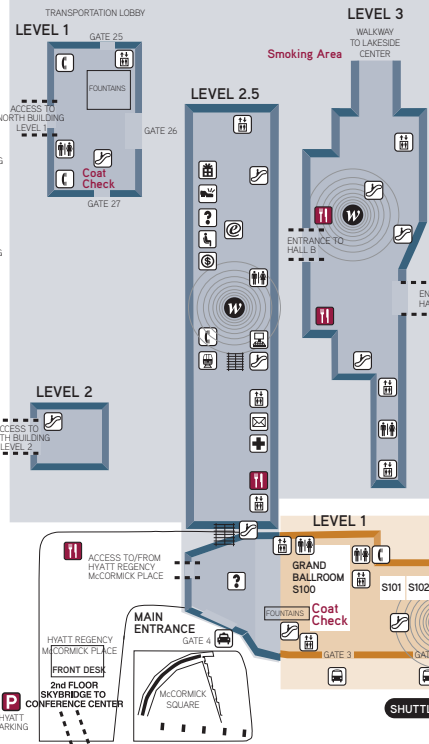

Grand Concourse