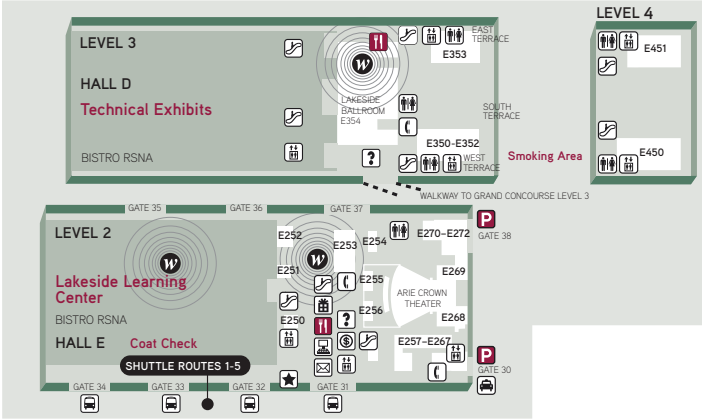

# McCormick Place Floor Plan

## Lakeside Center

- ATM
- Bus
- Business Center
- Concierge/Information
- Escalator
- First Aid
- Restaurant
- Restrooms
- Security
- Gift Shop
- Mailbox
- Metra
- Parking
- Passenger Elevator
- Public Telephones
- Relaxation Center
- Shoe Shine
- Taxi
- WiFi Zone

#### 1 Level 2

Airport Transportation, Gate 37  
Business Center  
Internet & WiFi Zones  
Networking Lounge  
Shuttle Bus, Gates 31, 32, 33, 34  
Taxi, Gate 30